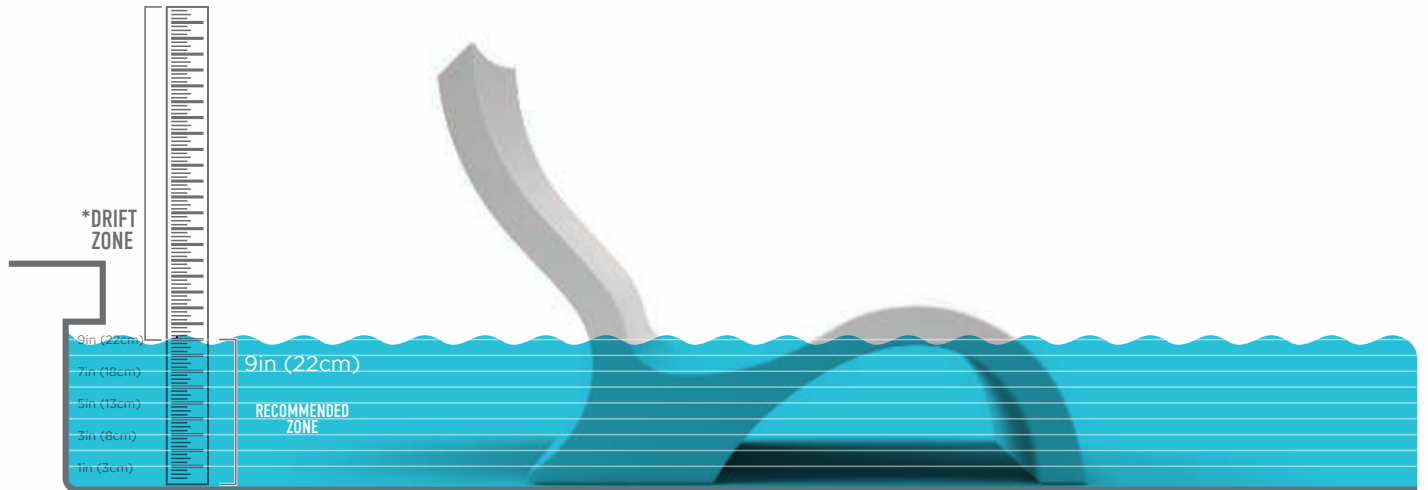

SIGNATURE

LOWBACK CHAIR

FEATURES

- Designed for up to 9 inches of water or on-deck
- Perfect for residential or commercial settings
- Built to withstand sun, weather, and chemicals of any pool or outdoor environment
- Compatible with all pool types, including vinyl
- Crafted from a high-quality, UV20 rated resin, color stabilized for up to 20,000 hours of direct sunlight
- Easy set up via threaded plug system
- No assembly required
- Available in multiple colors

SPECIFICATIONS

Overall Length: 41 in | 104 cm
Overall Width: 20.5 in | 52 cm
Overall Height: 28 in | 71 cm
Footprint Length: 35.5 in | 90 cm

Seat Height: 7 in | 18 cm
Knee Height: 11.5 in | 29 cm
Water Depth: Designed for up to 9 in | 23 cm of water
Weight Empty: 25 lbs | 11 kg
Weight Full: 125 lbs | 57 kg

SIGNATURE

LOWBACK CHAIR

WATER DEPTH

- For water depths of more than 9 in | 22 cm, we recommend a Signature Lowback Chair Riser
- Product may drift, float, or bob in the drift zone
- To learn more about water depth, visit ledgeloungers.com/faqs

LAYOUT SUGGESTIONS

- Minimum tanning ledge length is the same regardless of water depth
- 0 in | 0 cm to 9 in | 22 cm ledge depth requires a minimum ledge length of 34 in | 86 cm