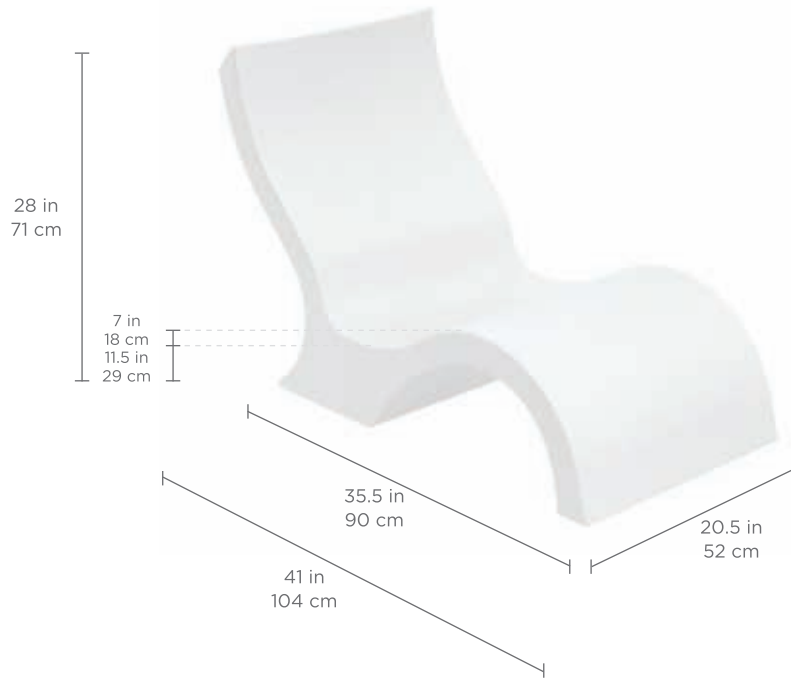

SIGNATURE

LOWBACK CHAIR

FEATURES

- Designed for up to 9 inches of water or on-deck
- Perfect for residential or commercial settings
- Built to withstand sun, weather, and chemicals of any pool or outdoor environment
- Compatible with all pool types, including vinyl
- Crafted from a high-quality, UV20 rated resin, color stabilized for up to 20,000 hours of direct sunlight
- Easy set up via threaded plug system
- No assembly required
- Available in multiple colors

SPECIFICATIONS

Overall Length: 41 in | 104 cm
Overall Width: 20.5 in | 52 cm
Overall Height: 28 in | 71 cm
Footprint Length: 35.5 in | 90 cm

Seat Height: 7 in | 18 cm
Knee Height: 11.5 in | 29 cm
Water Depth: Designed for up to 9 in | 23 cm of water
Weight Empty: 25 lbs | 11 kg
Weight Full: 125 lbs | 57 kg

SIGNATURE

LOWBACK CHAIR

WATER DEPTH

- For water depths of more than 9 in | 22 cm, we recommend a Signature Lowback Chair Riser
- Product may drift, float, or bob in the drift zone
- To learn more about water depth, visit ledgeloungers.com/faqs

LAYOUT SUGGESTIONS

- Minimum tanning ledge length is the same regardless of water depth
- 0 in | 0 cm to 9 in | 22 cm ledge depth requires a minimum ledge length of 34 in | 86 cm